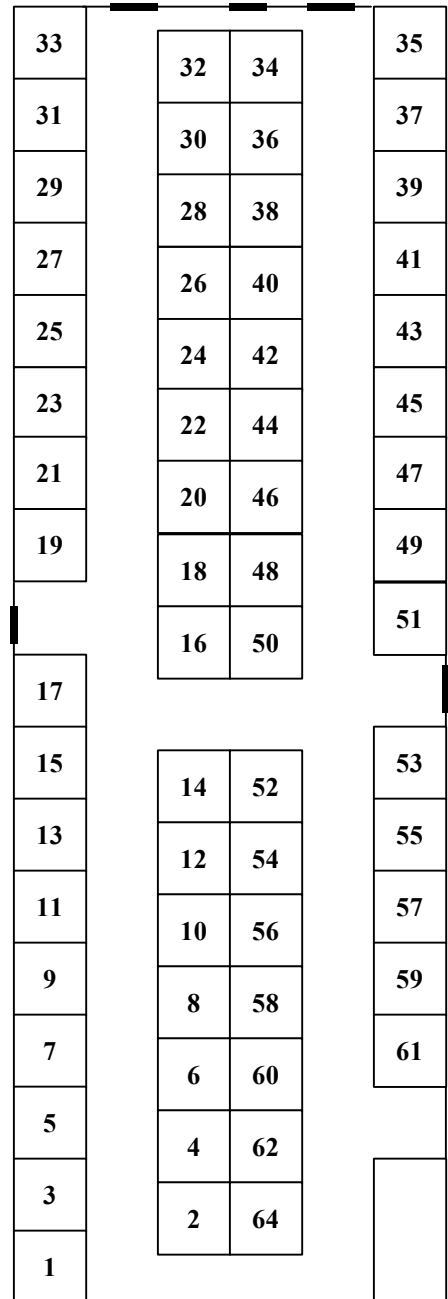

Barn B

**MANITOBA HORSE
COUNCIL INC.
EQUESTRIAN
CENTRE**

Bird's Hill Park

Barn A