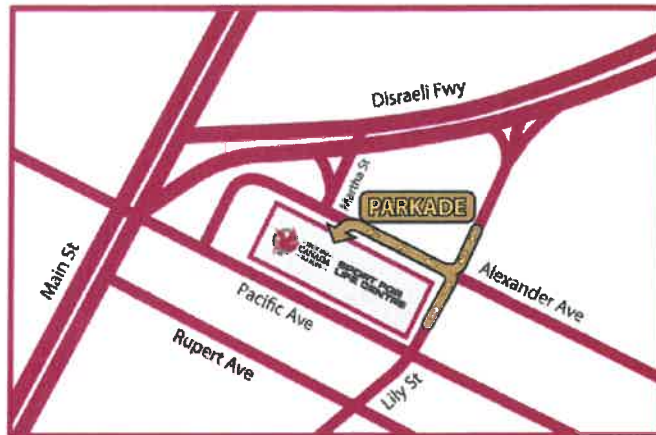

—JEUX DU—
CANADA
—GAMES—

**SPORT FOR
LIFE CENTRE**

AREA PARKING OPTIONS

MONDAY TO FRIDAY

- **STREET LEVEL PARKADE - \$2.00 for the first hour and \$1.00 for every 30 min after**
- **STREET - Free after 5:30pm; \$2.50 per hour before then**
- **All other parking lots are controlled & require payment**